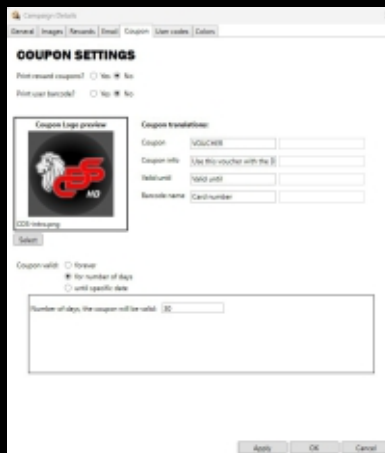

# Lucky Wheel **XXL** luxury edition - basic features & functionality

Create the game or promotion campaign - easy in a just a few steps:

1. set 1-3 promo campaign - games with basic settings
2. For each campaign - game set the graphic design
3. set the probability of winnings & number of rewards

4. set all info about ticket printing,
5. Set player cards & QR-bar codes,
6. Set e-mail reports & statistics

All above settings give you full control over the costs and duration of a promotional campaign. The number and type of rewards during each campaign can be exactly specified. It supports up to three independent campaigns running in parallel, with different graphics, different rules, and different prizes, each can be quick and simple edited. Simple editing of marketing, promotional and game messages. No person is needed to operate it, therefore it can run 24/7. Daily statistical reports are generated automatically and sent to the e-mails in list.

## STANDARD AND OPTIONAL SIZES FOR THE LUXURY WHEEL PRODUCT:

LED area:  
diam: 89 cm  
STANDARD  
OUTSIDE:  
diam: 94 cm

LED area:  
diam: 117 cm  
STANDARD  
OUTSIDE:  
diam: 130 cm

LED area:  
diam: 150 cm  
STANDARD  
OUTSIDE:  
diam: 160 cm