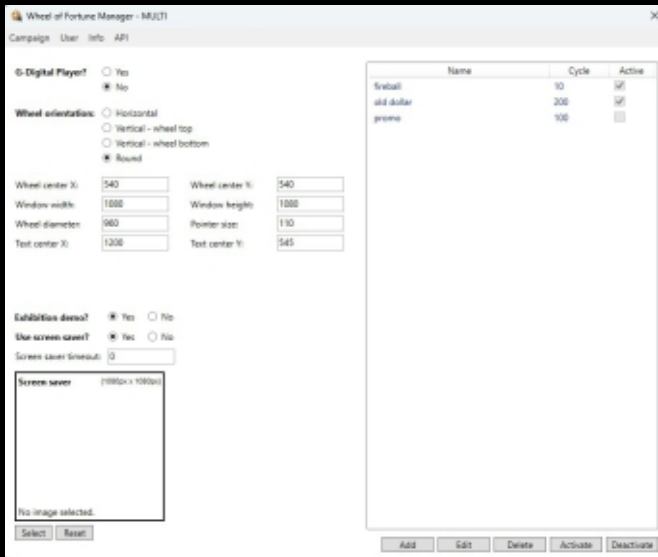

Lucky Wheel **XXL** luxury edition - basic features & functionality

Create the game or promotion campaign - easy in a just a few steps:

1. set 1-3 promo campaign - games with basic settings
2. For each campaign - game set the graphic design
3. set the probability of winnings & number of rewards