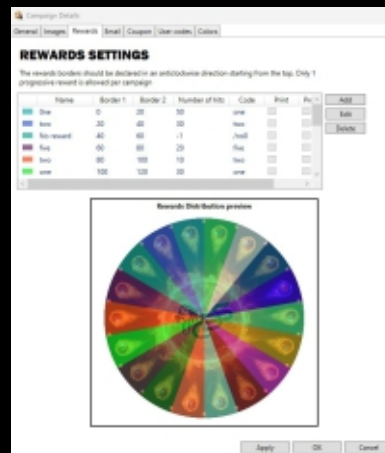

**The Ultimate Marketing tool**

**The biggest digital wheel ever made!**

# Lucky Wheel **XXL** luxury edition - basic features & functionality

Create the game or promotion campaign - easy in a just a few steps:

1. set 1-3 promo campaign - games with basic settings
2. For each campaign - game set the graphic design
3. set the probability of winnings & number of rewards

4. set all info about ticket printing,
5. Set player cards & QR-bar codes,
6. Set e-mail reports & statistics

All above settings give you full control over the costs and duration of a promotional campaign. The number and type of rewards during each campaign can be exactly specified. It supports up to three independent campaigns running in parallel, with different graphics, different rules, and different prizes, each can be quick and simple edited. Simple editing of marketing, promotional and game messages. No person is needed to operate it, therefore it can run 24/7. Daily statistical reports are generated automatically and sent to the e-mails in list.

## STANDARD AND OPTIONAL SIZES FOR THE LUXURY WHEEL PRODUCT:

LED area:  
diam: 89 cm  
STANDARD  
OUTSIDE:  
diam: 94 cm

LED area:  
diam: 117 cm  
STANDARD  
OUTSIDE:  
diam: 130 cm

LED area:  
diam: 150 cm  
STANDARD  
OUTSIDE:  
diam: 160 cm