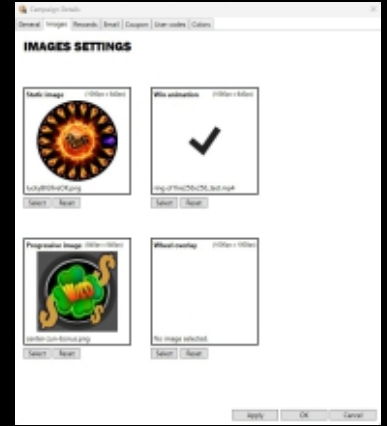

# Lucky Wheel

**XXL** luxury edition made by

*Lucky Wheel*  
**XXL** luxury edition

- **XXL** - 235 cm diameter BIG - LED circle screen
- Super fine pixel LED surface protected with GOB
- With software RNG or optional **GLI** certified hardware RNG
- 24" touch screen with integrated PC, QR-barcode reader & ticket printer
- Various promo & game functions with customized settings of each
- API integration to most CMS with some already integrated

**The Ultimate Marketing tool**

**The biggest digital wheel ever made!**

# Lucky Wheel **XXL** luxury edition - basic features & functionality

Create the game or promotion campaign - easy in a just a few steps:

1. set 1-3 promo campaign - games with basic settings
2. For each campaign - game set the graphic design
3. set the probability of winnings & number of rewards